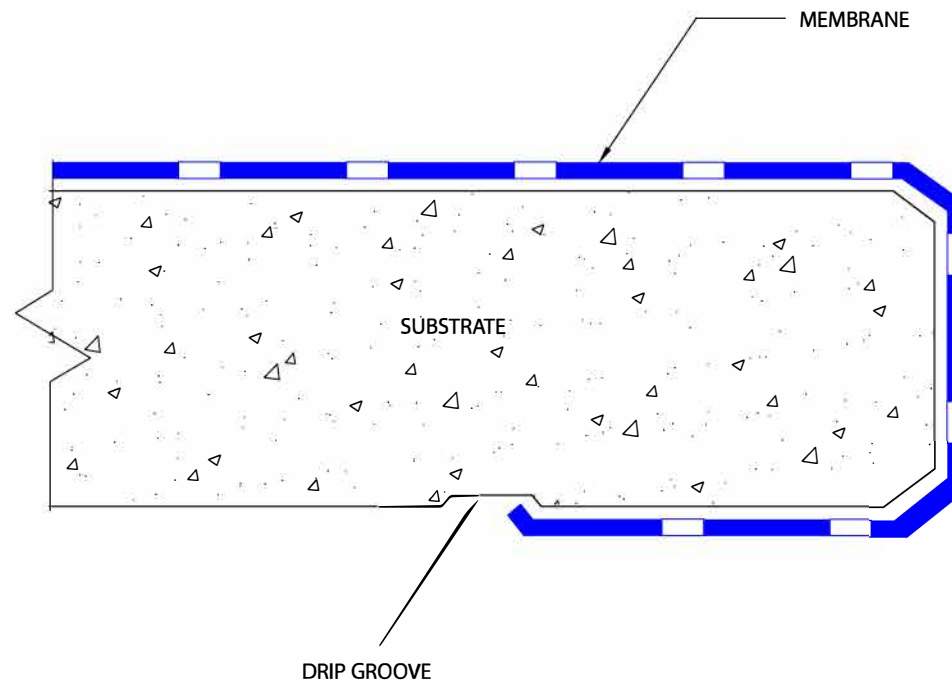

As suppliers of building and civil engineering products Parchem Construction Supplies Pty Ltd do not offer a design service. Information in this drawing is a suggestion only and must not be used for construction except as a signed off drawing by the specifier or contractor

**VERTICAL DOWNWARD TERMINATION
- BALCONY EDGE DETAIL (a)**

SCALE:- NTS

DRAWN BY:- EC

DATE:- 8/7/10

LATEST AMENDMENT:- PJ

DATE:- 02/09/13

TSD/W-ISD16

ISSUE NUMBER 3

PARCHEM CONSTRUCTION SUPPLIES
7 LUCCA ROAD, WYONG
NSW 2259

www.fosroc.com.au

1800 812 864