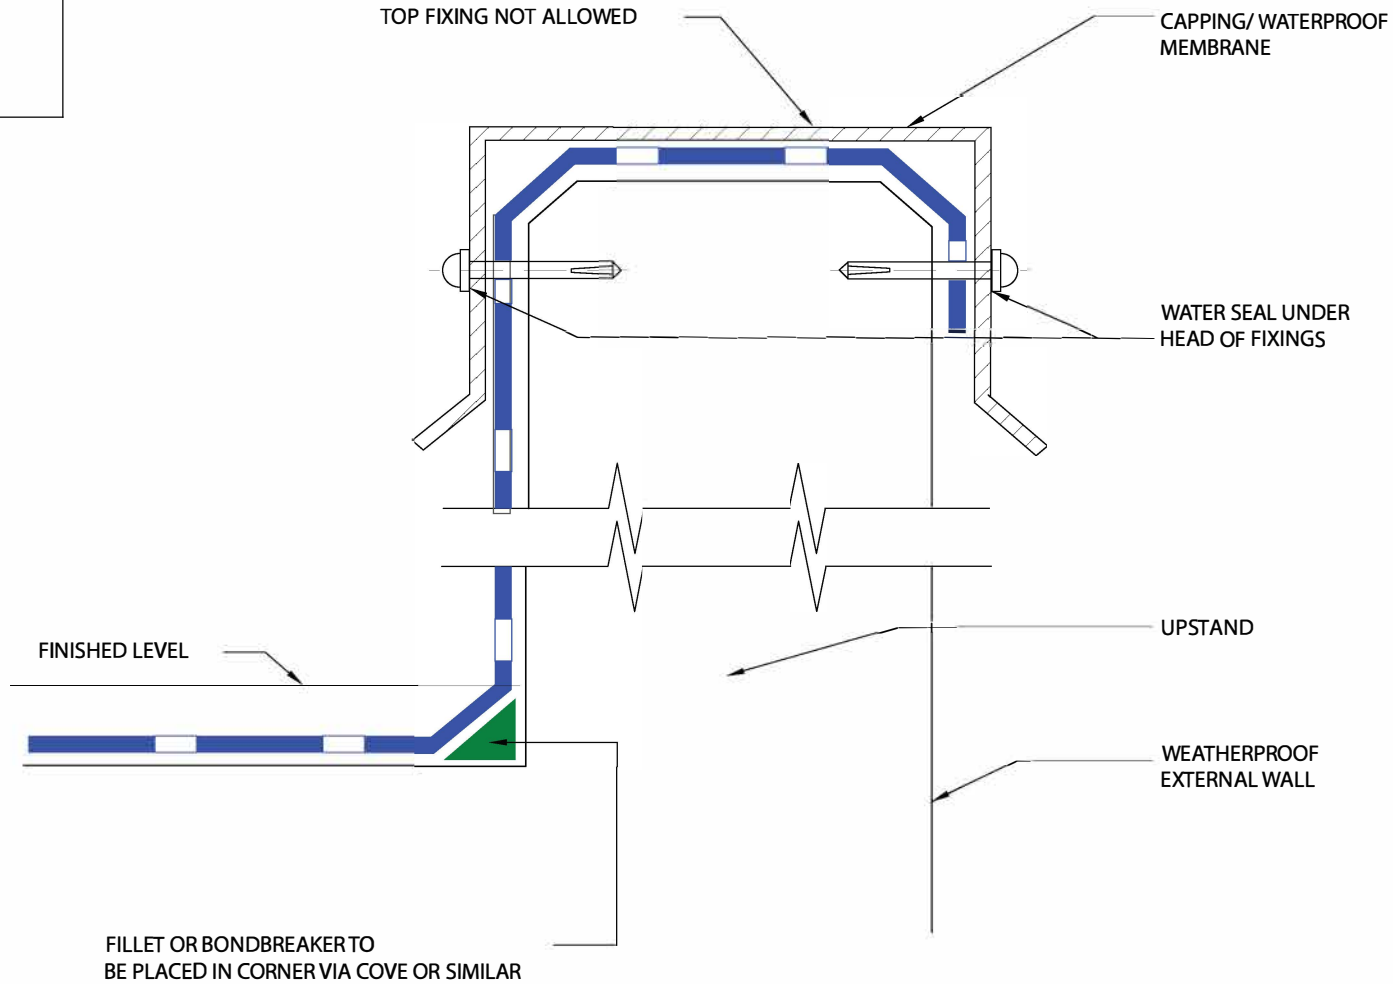

**PROOFEX TORCHSEAL - EDGE PROTECTION OVER A PARAPET**

SCALE:- NTS  
 DRAWN BY:- EC  
 DATE:- 8/7/10  
 LATEST AMENDMENT:- PJ  
 DATE:- 28/09/21

**TSD/W-ISD02**

ISSUE NUMBER 4

PARCHEM CONSTRUCTION SUPPLIES  
 1956 DANDENONG RD CLAYTON VIC 3168  
[www.fosroc.com.au](http://www.fosroc.com.au)  
 1800 812 864  
Fosroc and the Fosroc logo, are the trade marks of Fosroc International Limited, used under licence