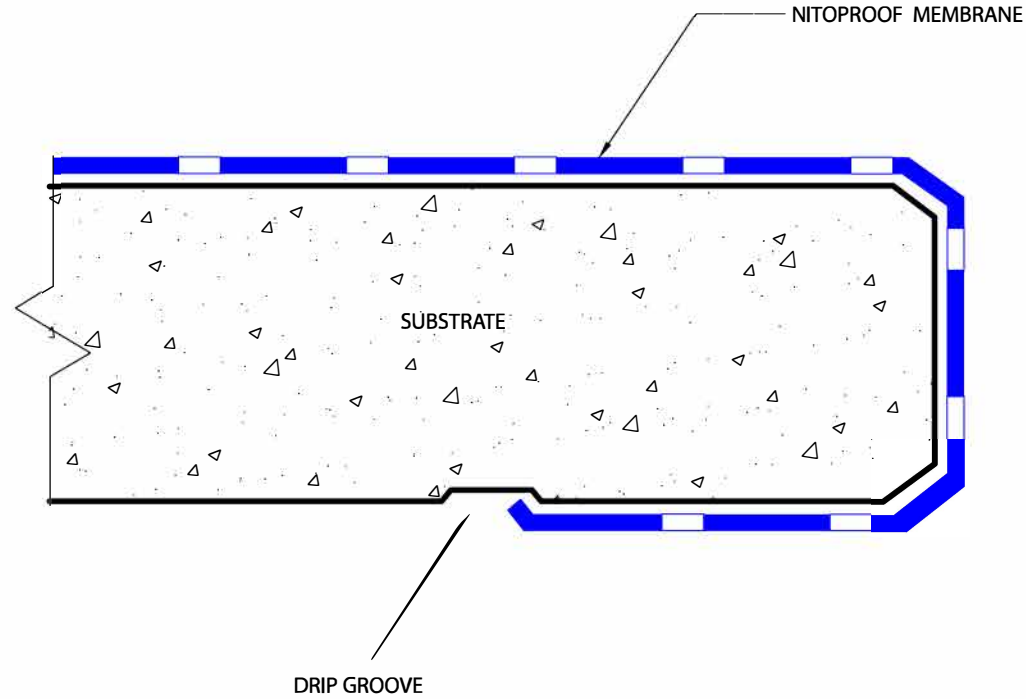

C This drawing is the copyright of Fosroc Ltd. (modified by permission) and must not be reproduced in any part without prior written permission

BALCONY EDGE DETAIL

SCALE:- NTS
DRAWN BY:- EC
DATE:- 8/7/10
LATEST AMENDMENT:- PJ
DATE:- 12/08/19